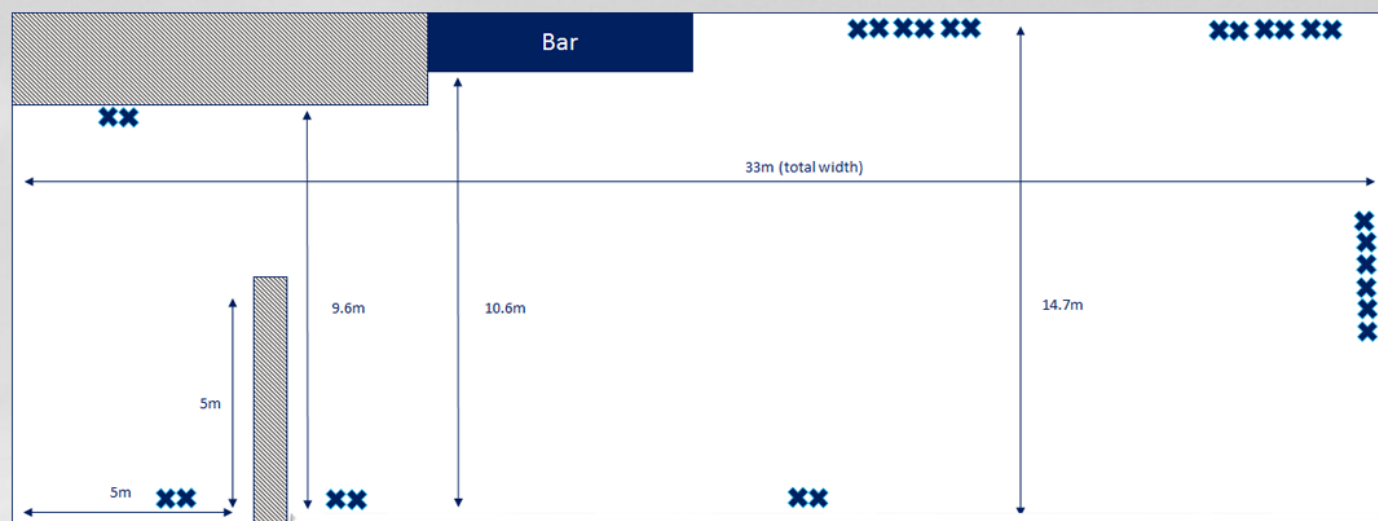

THE PATTONAIR COUNTY GROUND

The Marquee

Our Marquee is a truly exceptional suite; and our largest event space. Completely draped throughout with a stunning skyline, the Marquee comprises an array of layout options with a private entrance, bar and outdoor space.

So whether it's a staff summer BBQ, Asian Celebrations to traditional weddings from the ceremony to evening reception, there is no limitation to create your bespoke event.

The Marquee

	Cabaret	Banqueting	U-Shaped	Boardroom	Classroom	Theatre
The Marquee	220	350	n/a	n/a	300	350

Double Socket

Single Socket

TV's