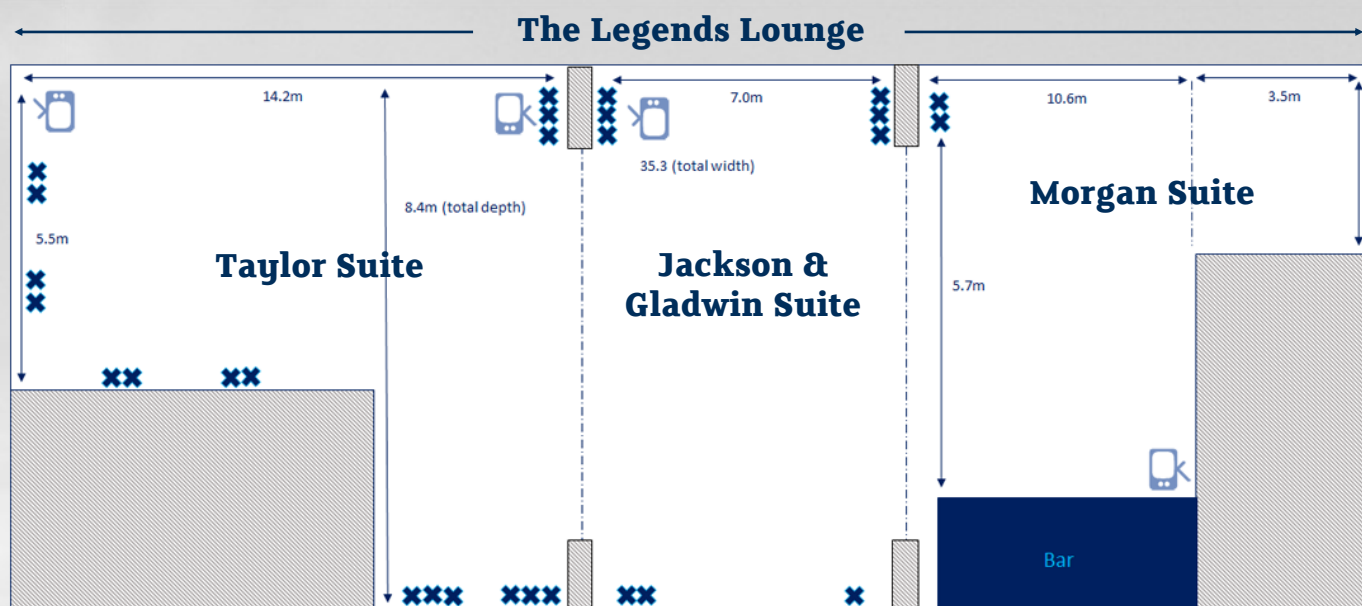

THE PATTONAIR COUNTY GROUND

The Kappture Legends Lounge

Derbyshire County Cricket Club's dedicated Air IT Elite Performance Centre offers you the Legends Lounge for any conference or event. Located on the top floor, with the capability to section into three soundproof individual suites; Taylor, Jackson & Gladwin & Morgan Suite, the room offers natural daylight, air-conditioning and private bar facility.

The Kappture Legends Lounge

	Cabaret	Banqueting	U-Shaped	Boardroom	Classroom	Theatre
The Legends Lounge	80	120	44	50	70	150
Taylor Suite	24	n/a	9	15	20	30
Jackson & Gladwin Suite	24	50	20	20	30	40
Morgan Suite	40	n/a	20	20	30	60

Double Socket

Single Socket

TV's

Air Conditioning

2 Speaker PA System

Controlled Lighting