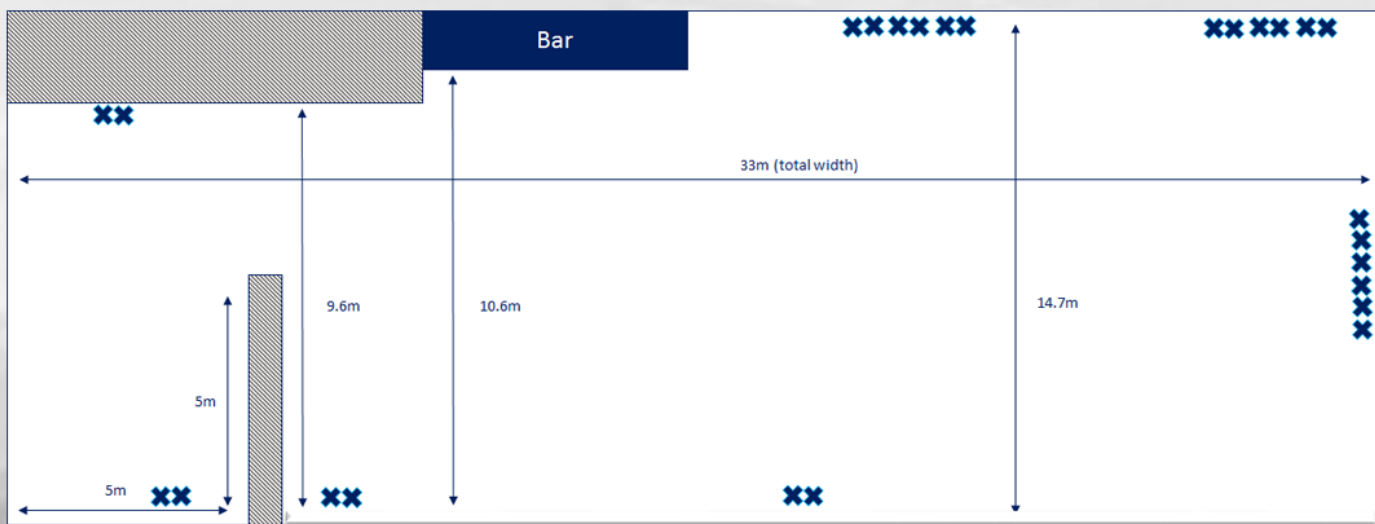

THE PATTONAIR COUNTY GROUND The Greene King IPA Marquee

Our Marquee is a truly exceptional suite; and the largest event space, completely draped throughout with a stunning skyline, the Marquee comprises an array of layout options with a private entrance, bar and outdoor space.

So whether it's a staff summer BBQ's, Asian Celebrations to traditional weddings from the ceremony to evening reception, there is no limitation to create your bespoke event.

The Greene King IPA Marquee

	Cabaret	Banqueting	U-Shaped	Boardroom	Classroom	Theatre
The Marquee	70	140	44	50	70	160

Double Socket

Single Socket

TV's