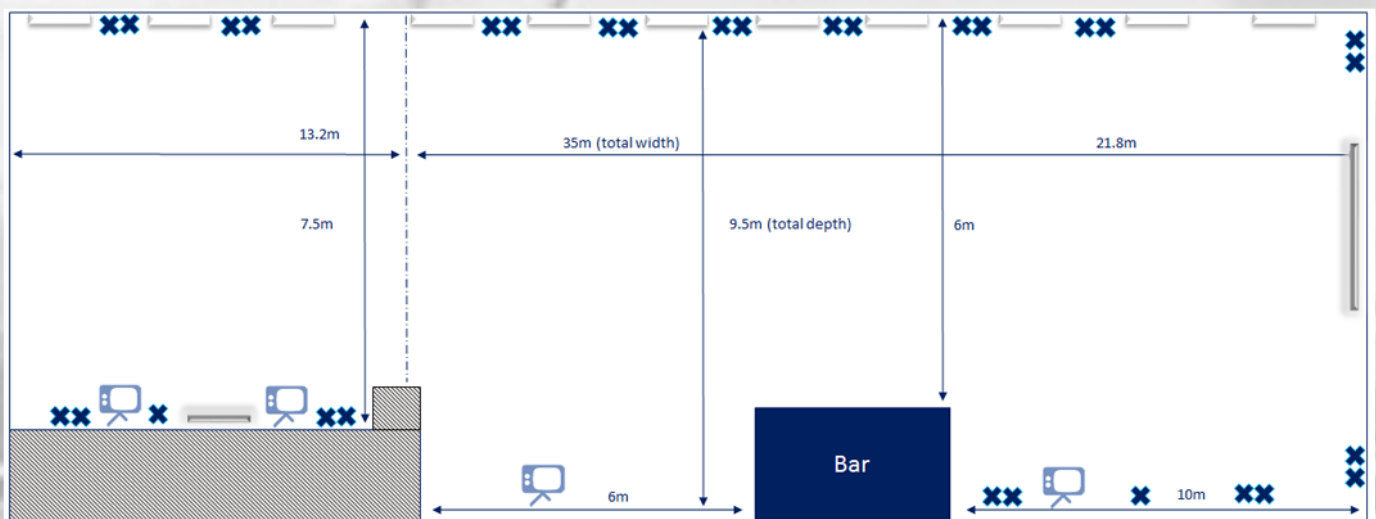

New to the 3aaa Pavilion we have the added advantage of 4 syndicate rooms located on the ground floor respectively accommodating 10 to 12 guests or perfect for an intimate board meeting.

The Pattonair Pavilion

	Cabaret	Banqueting	U-Shaped	Boardroom	Classroom	Theatre
The Pattonair Pavilion	200	250	50	50	200	300
Members Lounge	70	80	35	35	80	100
Pattonair Executive Lounge	40	40	20	25	40	50
The Boardroom	n/a	n/a	n/a	20	n/a	n/a

The Kappture Legends Lounge

	Cabaret	Banqueting	U-Shaped	Boardroom	Classroom	Theatre
The Kappture Legends Lounge	70	140	44	50	70	160
Taylor Suite	20	n/a	9	15	20	30
Jackson & Gladwin Suite	40	50	17	30	40	60
Morgan Suite	40	n/a	17	40	40	40