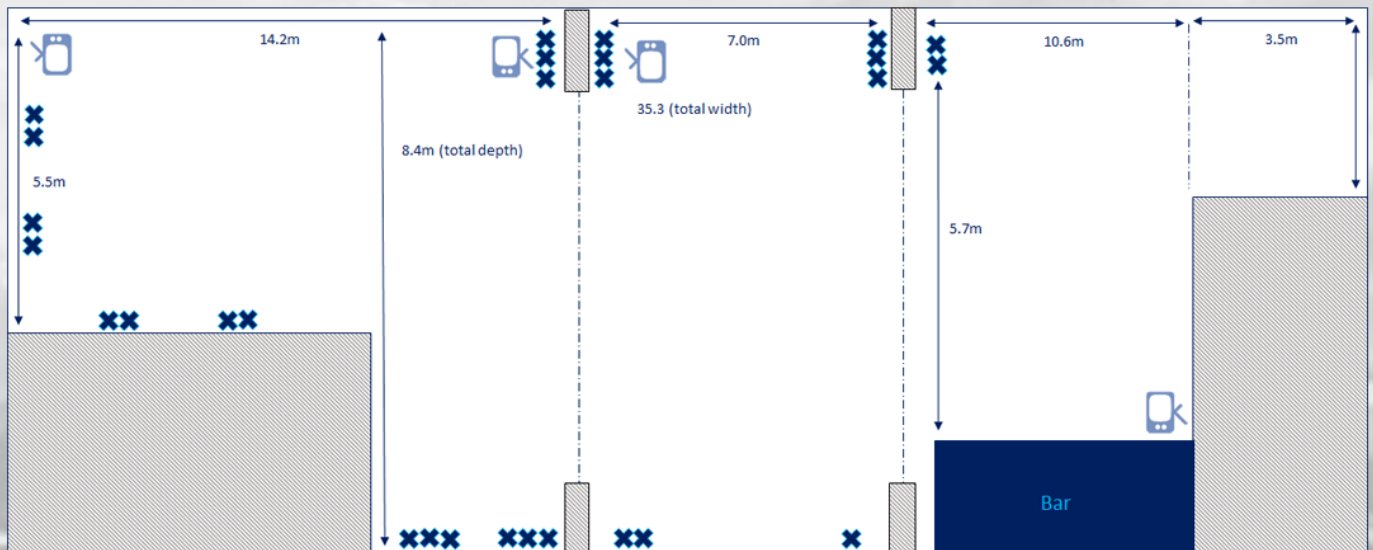

	Cabaret	Banqueting	U-Shaped	Boardroom	Classroom	Theatre
The Pattonair Pavilion	200	250	50	50	200	300
Members Lounge	70	80	35	35	80	100
Pattonair Executive Lounge	40	40	20	25	40	50
The Boardroom	n/a	n/a	n/a	20	n/a	n/a

The Kappture Legends Lounge

	Cabaret	Banqueting	U-Shaped	Boardroom	Classroom	Theatre
The Kappture Legends Lounge	70	140	44	50	70	160
Taylor Suite	20	n/a	9	15	20	30
Jackson & Gladwin Suite	40	50	17	30	40	60
Morgan Suite	40	n/a	17	40	40	40