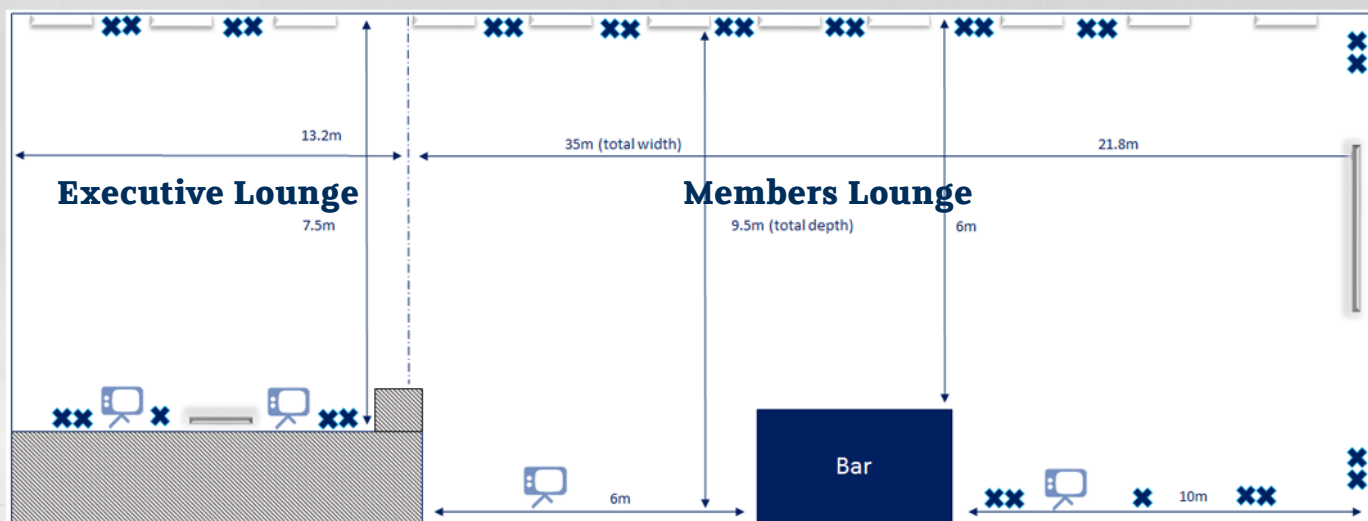

THE PATTONAIR COUNTY GROUND

The Pattonair Pavilion

Offering unparalleled views of the ground. The venue offers flexibility to tailor the layout to meet your requirements with state-of-the-art facilities; multi-screens, posing an integrated presentation and PA system, control dimmed lighting or benefit from black-out blinds.

New to The Pavilion, we have the added advantage of four syndicate rooms located on the ground floor respectively accommodating 10 to 12 guests or perfect for an intimate board meeting.

The Pattonair Pavilion

	Cabaret	Banqueting	U-Shaped	Boardroom	Classroom	Theatre
The Pavilion	160	200	50	50	100	200
Members Lounge	80	120	35	35	80	100
Executive Lounge	40	50	25	25	40	50
The Boardroom	24	30	n/a	25	n/a	30

- Double Socket 
- Single Socket 
- TV's 
- Air Conditioning
- Black Out Blinds
- 2 Speaker PA System
- Controlled Lighting