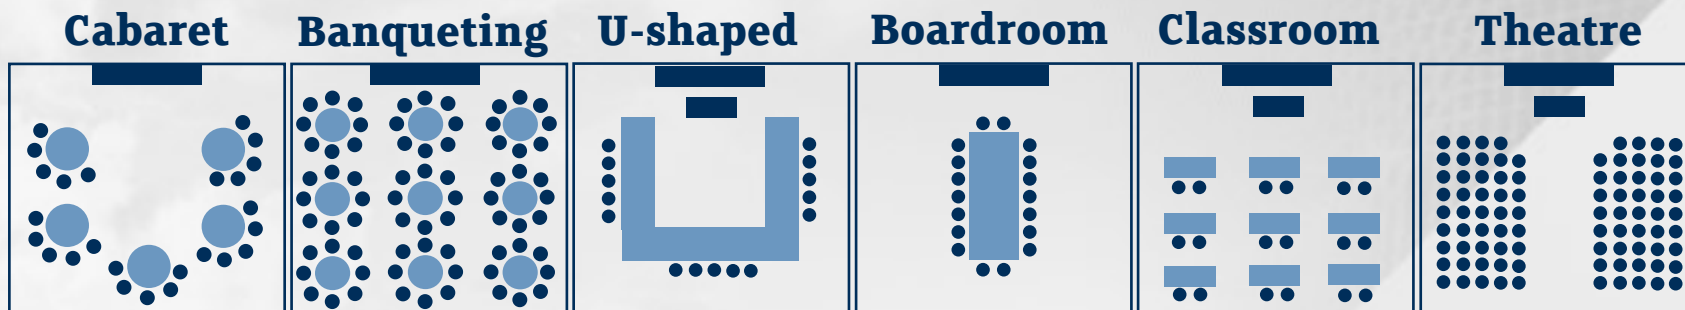

THE PATTONAIR COUNTY GROUND ROOM CAPACITIES

The Pattonair Pavilion						
The Pattonair Pavilion	200	250	50	50	200	300
Pattonair Members Lounge	70	80	35	35	80	100
Pattonair Executive Lounge	40	40	20	25	40	50
The Boardroom	n/a	n/a	n/a	20	n/a	n/a
Greene King IPA Marquee						
Marquee	220	350	n/a	n/a	300	600
Air IT Elite Performance Centre						
Kappture Legends Lounge	70	140	44	50	70	160
Taylor Suite	20	n/a	9	15	20	30
Jackson & Gladwin Suite	40	50	17	30	40	60
Morgan Suite	40	n/a	17	40	40	40
Main Hall	300	n/a	n/a	n/a	400	700