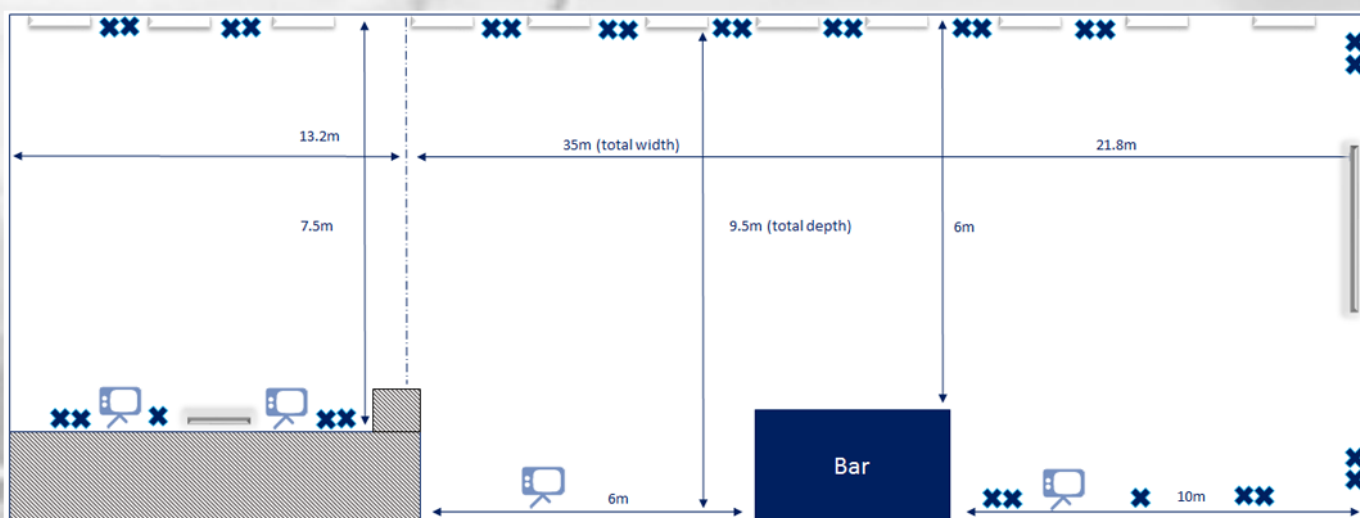

THE PATTONAIR COUNTY GROUND

The Pattonair Pavilion

Offering unparalleled views of the ground.

The room offers flexibility to tailor the layout to meet your requirements with state of the art facilities; multi-screens, posing an integrated presentation and PA system, control dimmed lighting or benefit from black-out blinds.

New to the 3aaa Pavilion we have the added advantage of 4 syndicate rooms located on the ground floor respectively accommodating 10 to 12 guests or perfect for an intimate board meeting.

The Pattonair Pavilion

	Cabaret	Banqueting	U-Shaped	Boardroom	Classroom	Theatre
The Pattonair Pavilion	200	250	50	50	200	300
Members Lounge	70	80	35	35	80	100
Pattonair Executive Lounge	40	40	20	25	40	50
The Boardroom	n/a	n/a	n/a	20	n/a	n/a