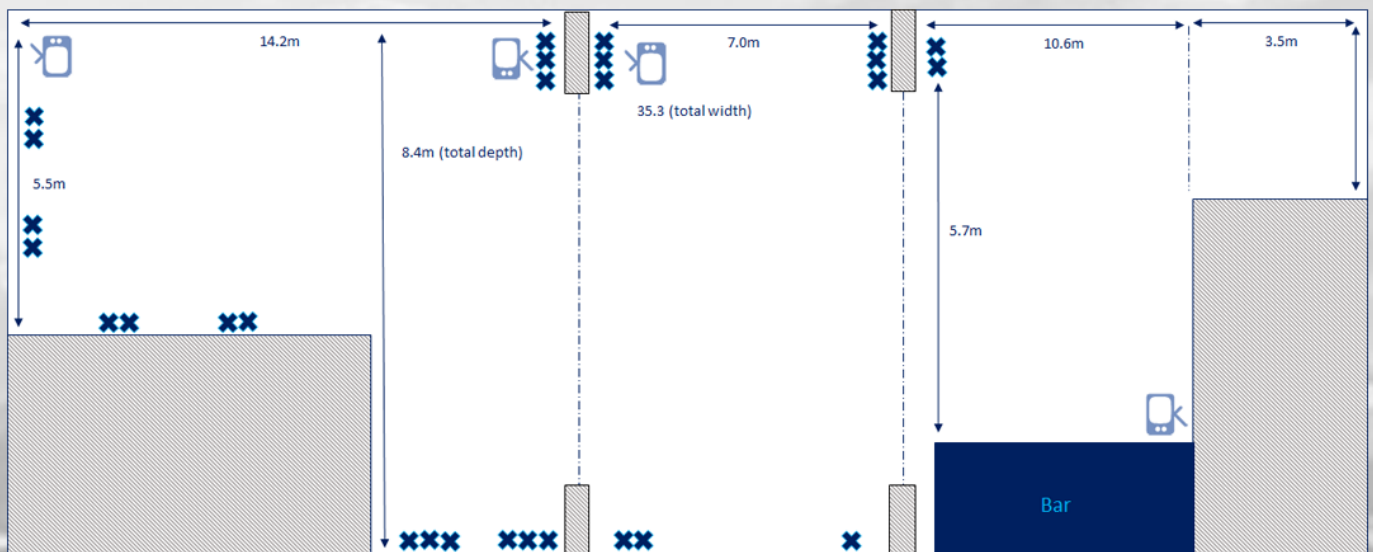

The Kappture Legends Lounge

	Cabaret	Banqueting	U-Shaped	Boardroom	Classroom	Theatre
The Kappture Legends Lounge	70	140	44	50	70	160
Taylor Suite	20	n/a	9	15	20	30
Jackson & Gladwin Suite	40	50	17	30	40	60
Morgan Suite	40	n/a	17	40	40	40

Double Socket

Single Socket

TV's

Air Conditioning

2 Speaker PA System

Controlled Lighting