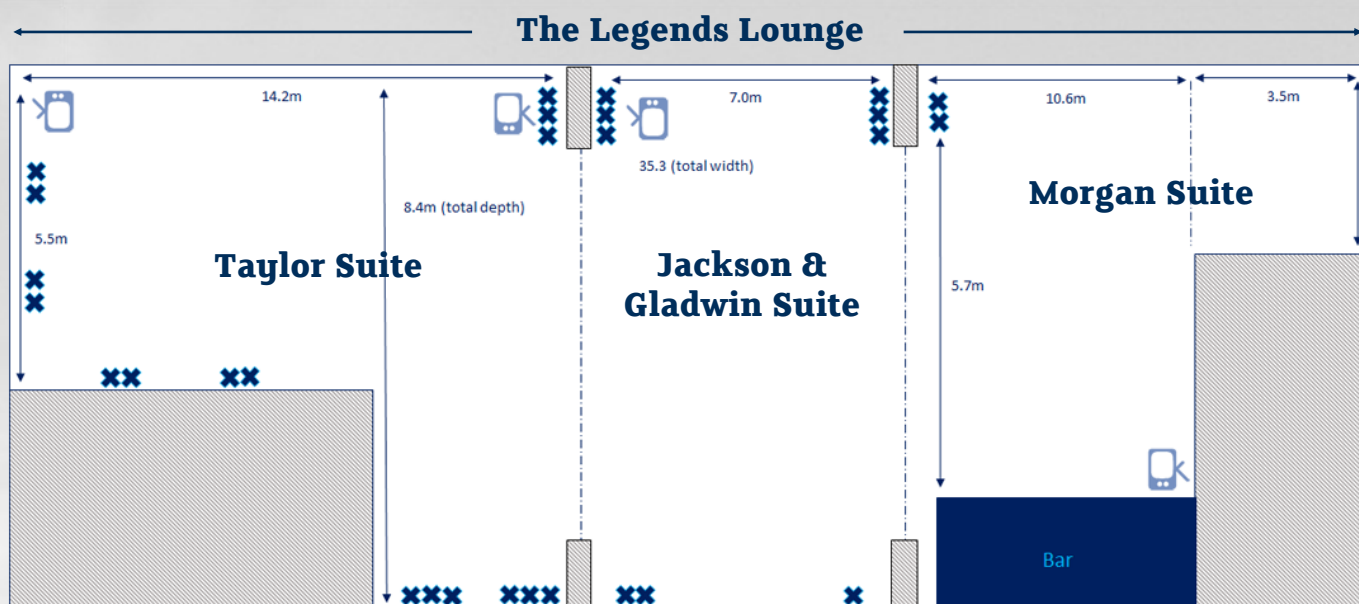

THE 3aaa COUNTY GROUND

The Legends Lounge

Derbyshire County Cricket Club's dedicated Elite Performance Centre offers you the Legends Lounge for any conference or event. Located on the top floor, with the capability to section into three soundproof individual suites; Taylor, Jackson & Gladwin & Morgan Suite, the room offers natural daylight, air-conditioning and private bar facility.

The Legends Lounge

	Cabaret	Banqueting	U-Shaped	Boardroom	Classroom	Theatre
The Legends Lounge	80	120	44	50	70	150
Taylor Suite	24	n/a	9	15	20	30
Jackson & Gladwin Suite	24	50	20	20	30	40
Morgan Suite	40	n/a	20	20	30	60

Double Socket

Single Socket

TV's

Air Conditioning

2 Speaker PA System

Controlled Lighting