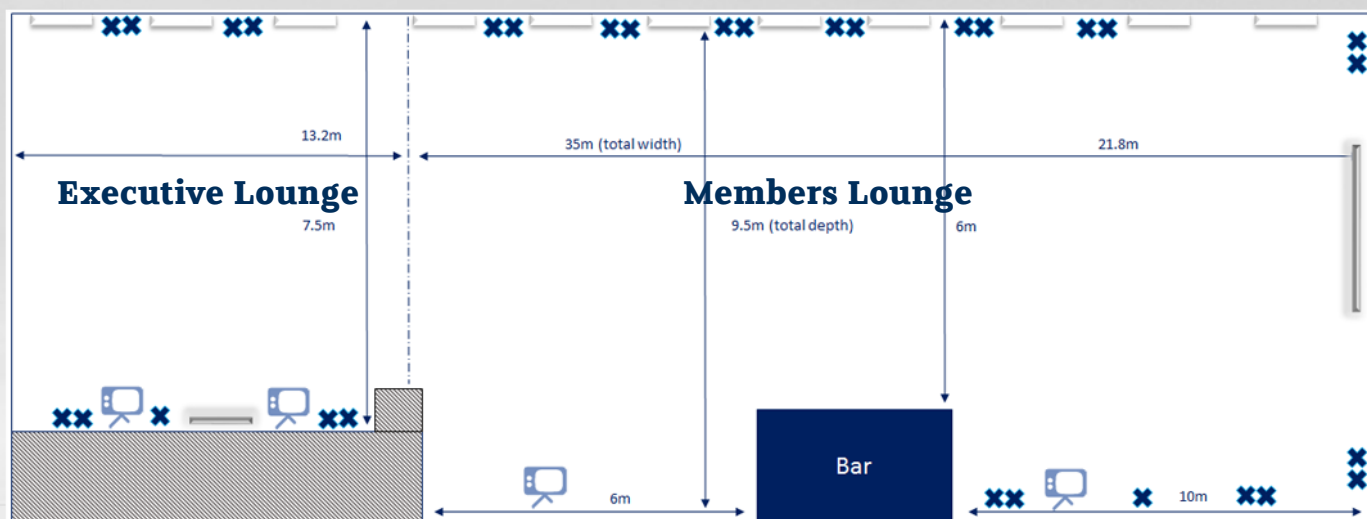

THE 3aaa COUNTY GROUND

The 3aaa Pavilion

Offering unparalleled views of the ground. The venue offers flexibility to tailor the layout to meet your requirements with state-of-the-art facilities; multi-screens, posing an integrated presentation and PA system, control dimmed lighting or benefit from black-out blinds.

New to the 3aaa Pavilion, we have the added advantage of four syndicate rooms located on the ground floor respectively accommodating 10 to 12 guests or perfect for an intimate board meeting.

The 3aaa Pavilion

	Cabaret	Banqueting	U-Shaped	Boardroom	Classroom	Theatre
The 3aaa Pavilion	160	200	50	50	100	200
Members Lounge	80	120	35	35	80	100
Executive Lounge	40	50	25	25	40	50
The Boardroom	24	30	n/a	25	n/a	30

Double Socket

Single Socket

TV's

Air Conditioning

Black Out Blinds

2 Speaker PA System

Controlled Lighting