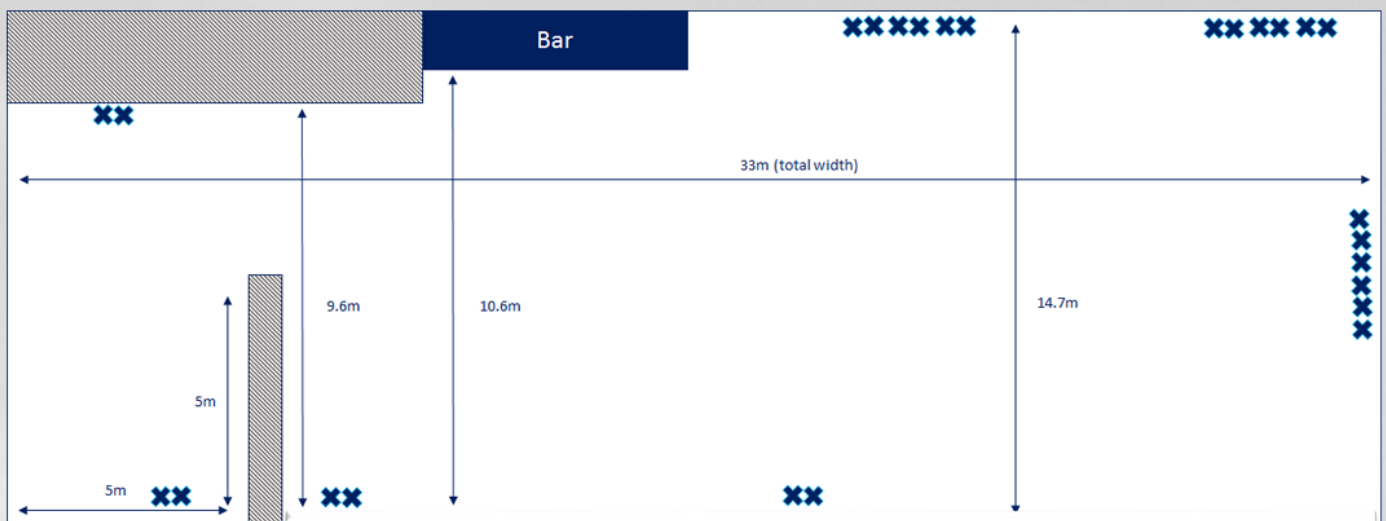

# THE 3aaa COUNTY GROUND The Marquee

Our Marquee is a truly exceptional suite; and our largest event space. Completely draped throughout with a stunning skyline, the Marquee comprises an array of layout options with a private entrance, bar and outdoor space.

## The Marquee

	Cabaret	Banqueting	U-Shaped	Boardroom	Classroom	Theatre
The Marquee	220	350	n/a	n/a	300	350

Double Socket

Single Socket

TV's