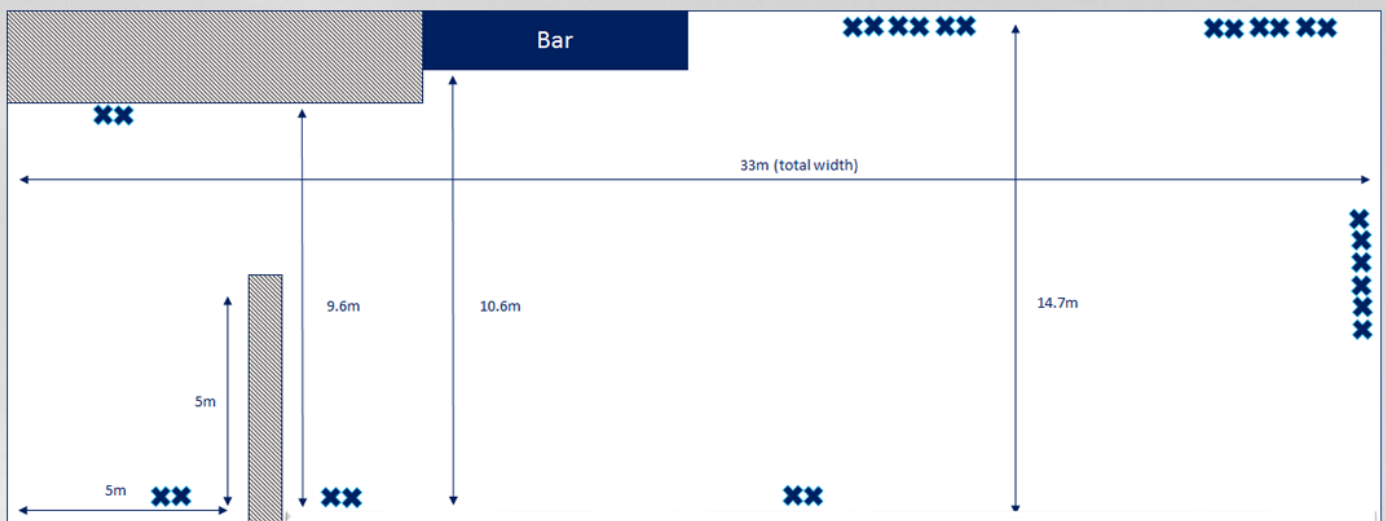

THE 3aaa COUNTY GROUND The Marquee

Our Marquee is a truly exceptional suite; and our largest event space. Completely draped throughout with a stunning skyline, the Marquee comprises an array of layout options with a private entrance, bar and outdoor space.

So whether it's a staff summer BBQ, Asian Celebrations to traditional weddings from the ceremony to evening reception, there is no limitation to create your bespoke event.

The Marquee

	Cabaret	Banqueting	U-Shaped	Boardroom	Classroom	Theatre
The Marquee	220	350	n/a	n/a	300	350

Double Socket

Single Socket

TV's