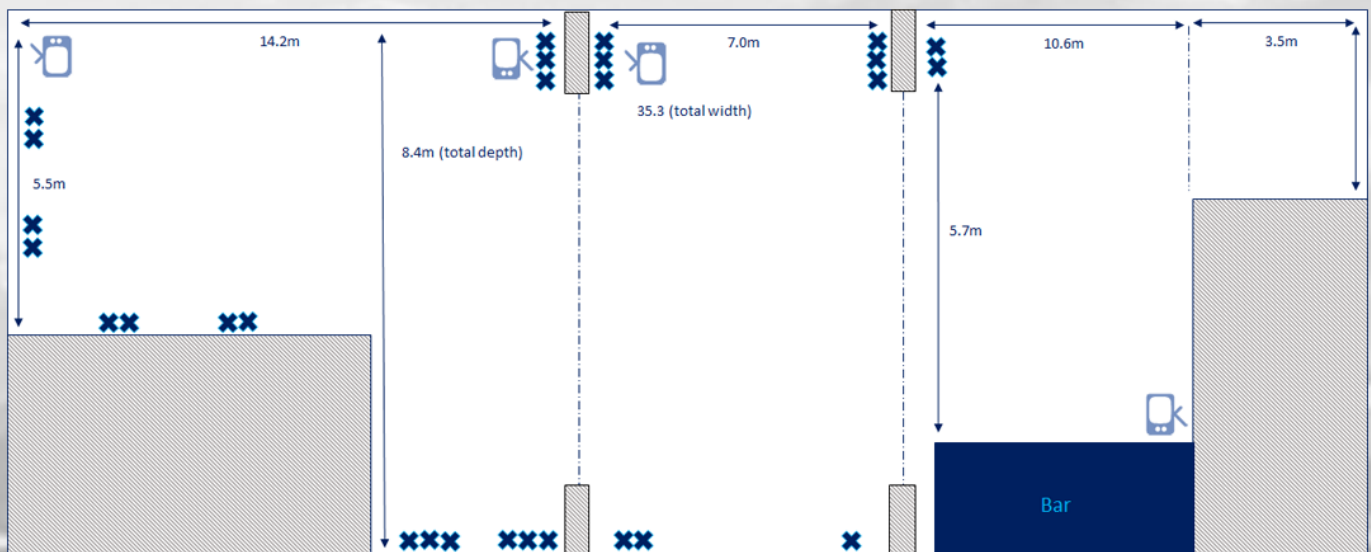

New to the 3aaa Pavilion we have the added advantage of 4 syndicate rooms located on the ground floor respectively accommodating 10 to 12 guests or perfect for an intimate board meeting.

The 3aaa Pavilion

	Cabaret	Banqueting	U-Shaped	Boardroom	Classroom	Theatre
The 3aaa Pavilion	200	250	50	50	200	300
Members Lounge	70	80	35	35	80	100
Executive Lounge	40	40	20	25	40	50
The Boardroom	n/a	n/a	n/a	20	n/a	n/a

The Legends Lounge

	Cabaret	Banqueting	U-Shaped	Boardroom	Classroom	Theatre
The Legends Lounge	70	140	44	50	70	160
Taylor Suite	20	n/a	9	15	20	30
Jackson & Gladwin Suite	40	50	17	30	40	60
Morgan Suite	40	n/a	17	40	40	40