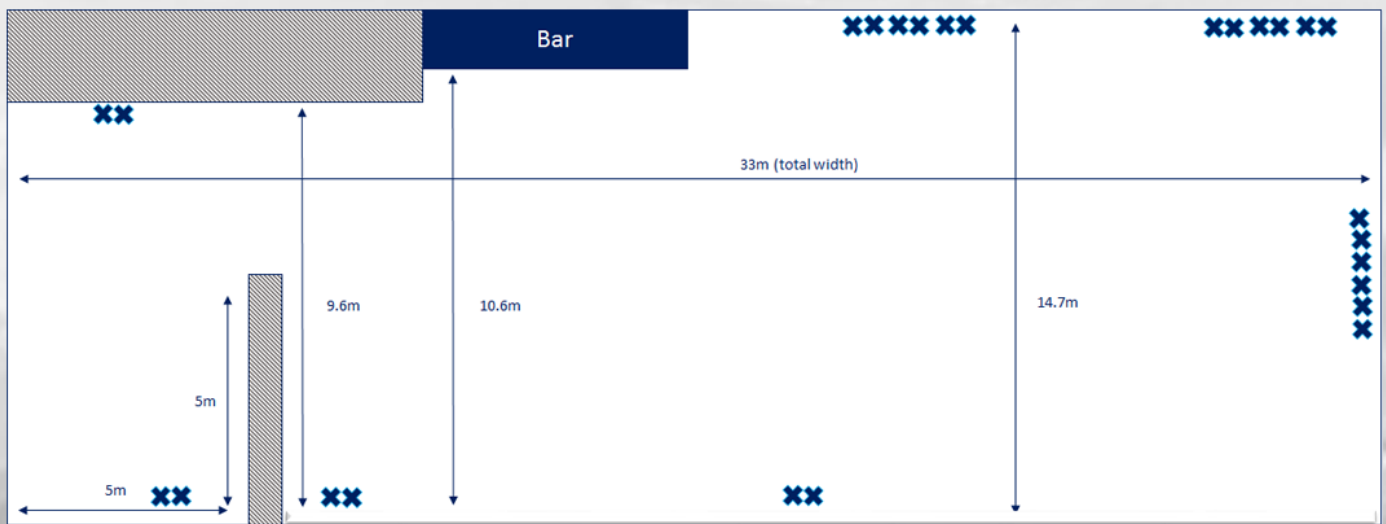

THE 3aaa COUNTY GROUND The Marquee

Our Marquee is a truly exceptional suite; and the largest event space, completely draped throughout with a stunning skyline, the Marquee comprises an array of layout options with a private entrance, bar and outdoor space.

So whether it's a staff summer BBQ's, Asian Celebrations to traditional weddings from the ceremony to evening reception, there is no limitation to create your bespoke event.

The Marquee

	Cabaret	Banqueting	U-Shaped	Boardroom	Classroom	Theatre
The Legends Lounge	70	140	44	50	70	160

Double Socket

Single Socket

TV's