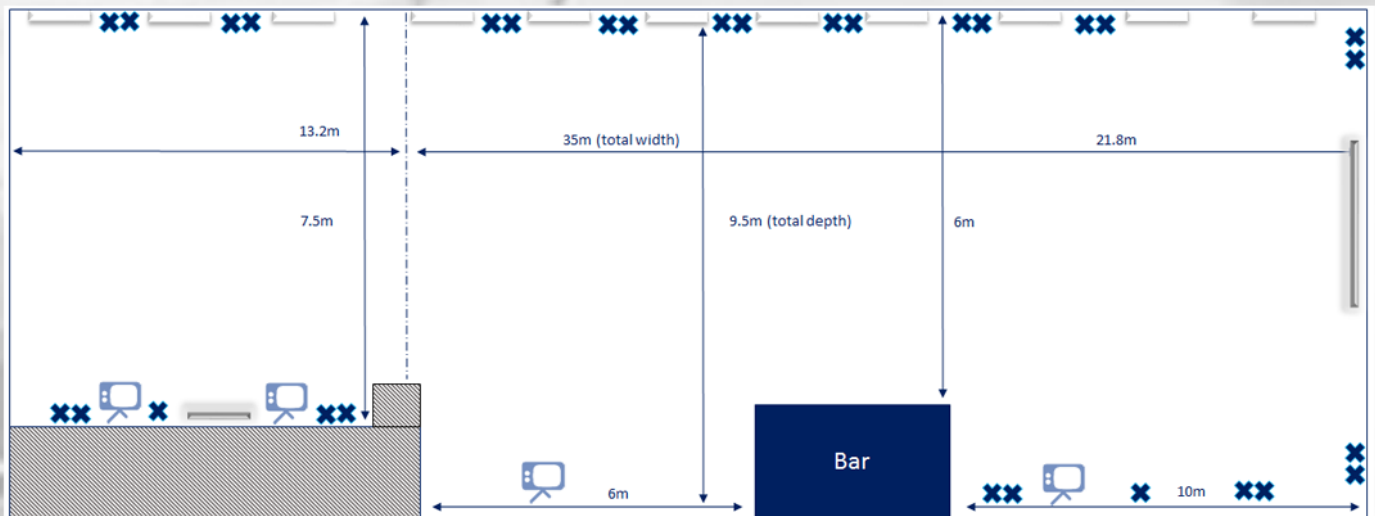

THE 3aaa COUNTY GROUND

The 3aaa Pavilion

Offering unparalleled views of the ground.

The room offers flexibility to tailor the layout to meet your requirements with state of the art facilities; multi-screens, posing an integrated presentation and PA system, control dimmed lighting or benefit from black-out blinds.

New to the 3aaa Pavilion we have the added advantage of 4 syndicate rooms located on the ground floor respectively accommodating 10 to 12 guests or perfect for an intimate board meeting.

The 3aaa Pavilion

	Cabaret	Banqueting	U-Shaped	Boardroom	Classroom	Theatre
The 3aaa Pavilion	200	250	50	50	200	300
Members Lounge	70	80	35	35	80	100
Executive Lounge	40	40	20	25	40	50
The Boardroom	n/a	n/a	n/a	20	n/a	n/a

The Legends Lounge

	Cabaret	Banqueting	U-Shaped	Boardroom	Classroom	Theatre
The Legends Lounge	70	140	44	50	70	160
Taylor Suite	20	n/a	9	15	20	30
Jackson & Gladwin Suite	40	50	17	30	40	60
Morgan Suite	40	n/a	17	40	40	40